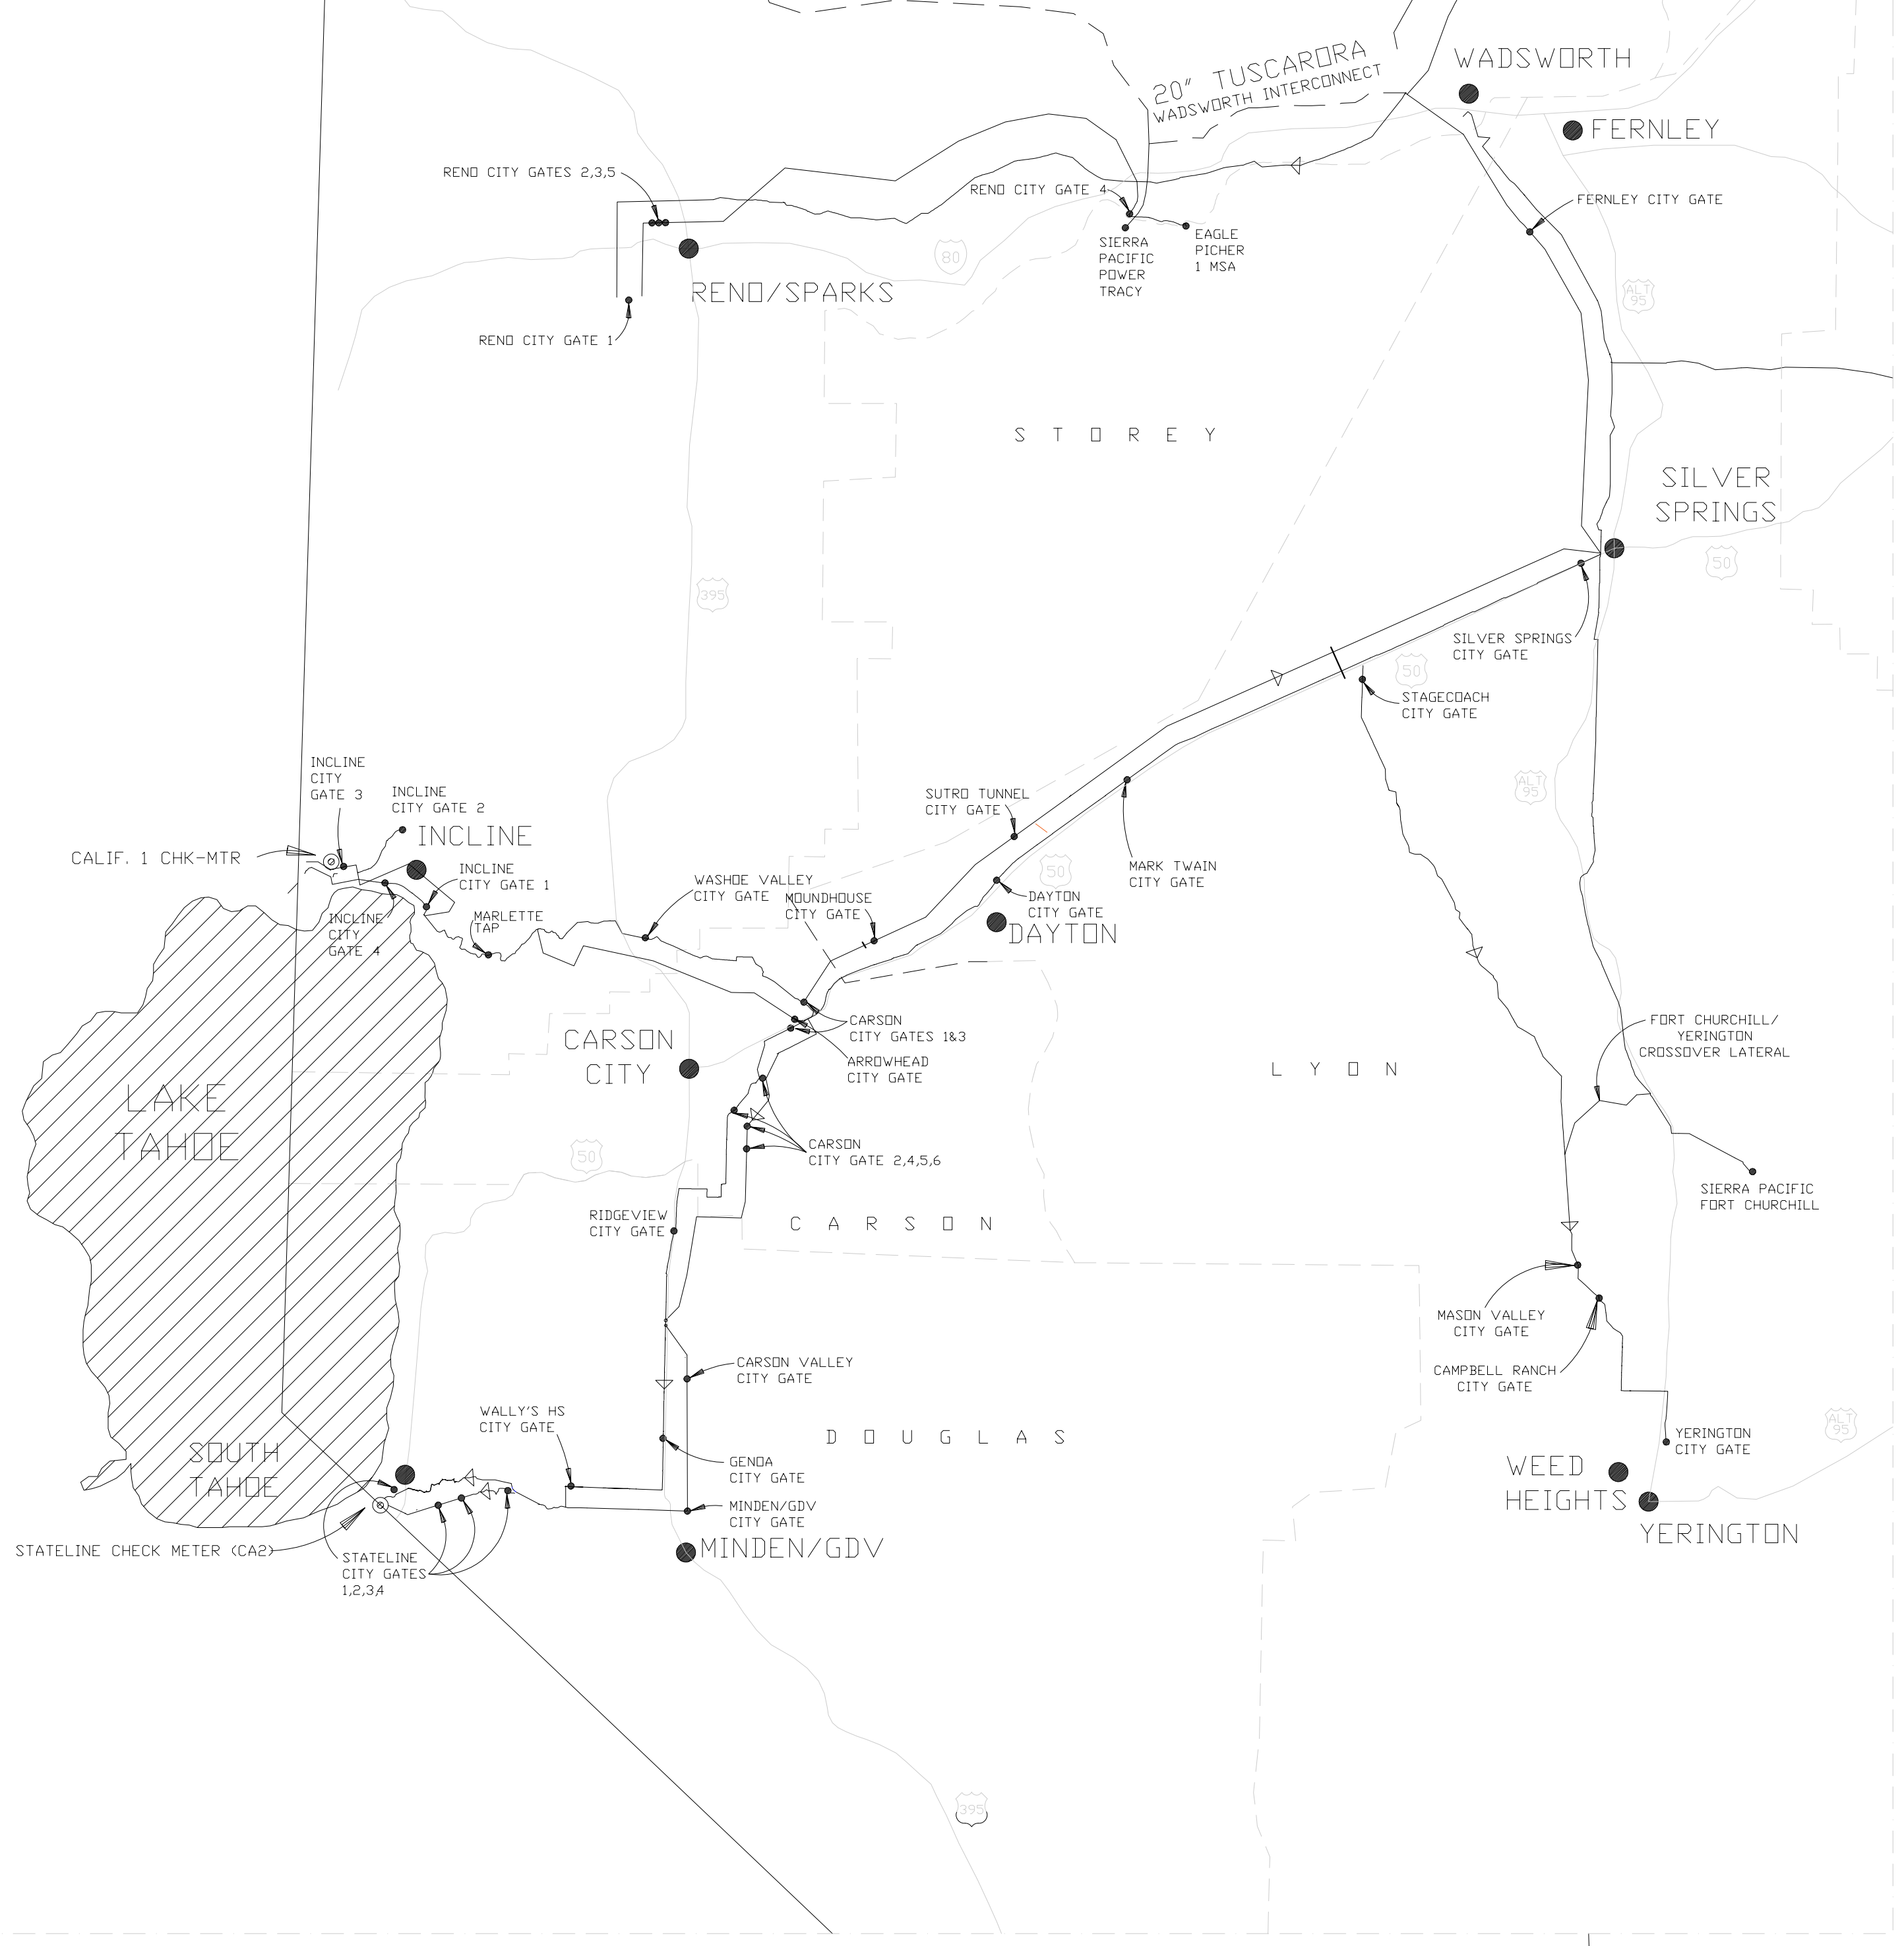

TUSCARORA PIPELINE CO.

NORTHWEST PIPELINE CO.

SEE DETAIL

(PPC-MAJOR-FACILITIES2)

**Great Basin**  
GAS TRANSMISSION COMPANY

SCALE: N.T.S.  
6/14/22

DETAIL

SCALE: N.T.S.

U T A H  
A R I Z O N A